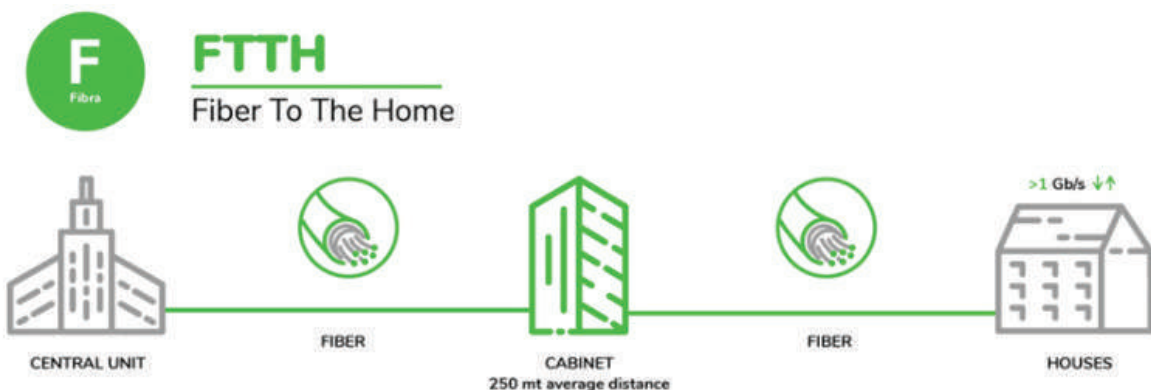

05 **HVAC INSTALLATION**

06 **FTTH DISTRIBUTION
BOX**

07 **ELV DISTRIBUTION BOX**

08 **BUILDING MANAGEMENT
SYSTEM (BMS)**

09 **IBS & E-METER**

10 **DIGITAL NOTICE BOARD
(DIGITAL SIGNAGE)**

11 **PARKING MANAGEMENT
SYSTEM**

12 **VISITOR MANAGEMENT
SYSTEM**

CONNECTING THE
WORLD AROUND US

HOW FTTH WORKS

Fiber-to-the-Home (FTTH) delivers high-speed internet, TV, and phone services directly to residences via optical fiber cables by transmitting data through light signals, it offers faster and more reliable connections than traditional copper-based systems, ensuring seamless multimedia experiences for your futuristic "Smart Home".

FTTH
Fiber To The Home

CENTRAL UNIT

FIBER

CABINET
250 mt average distance

FIBER

HOUSES

>1 Gb/s ↑↓

CHANNEL PARTNER