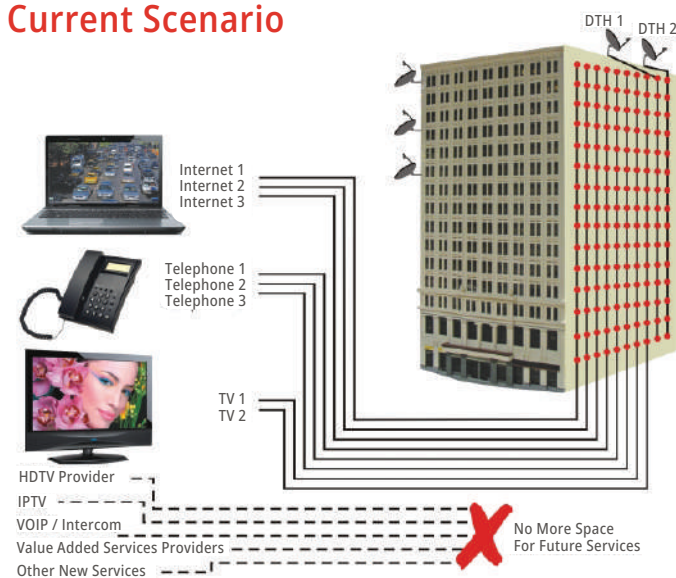

Current Scenario